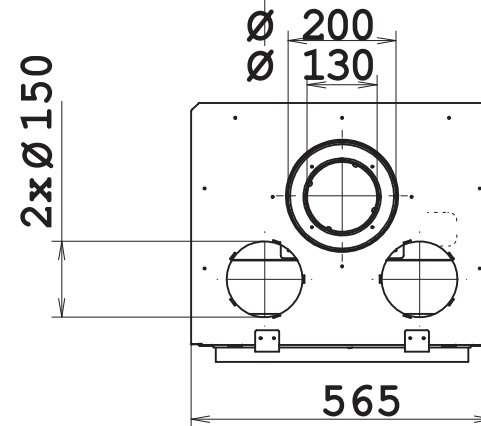

DETAIL A  
1:2

LUNA GAS 550V

model 2010

Passion for fire