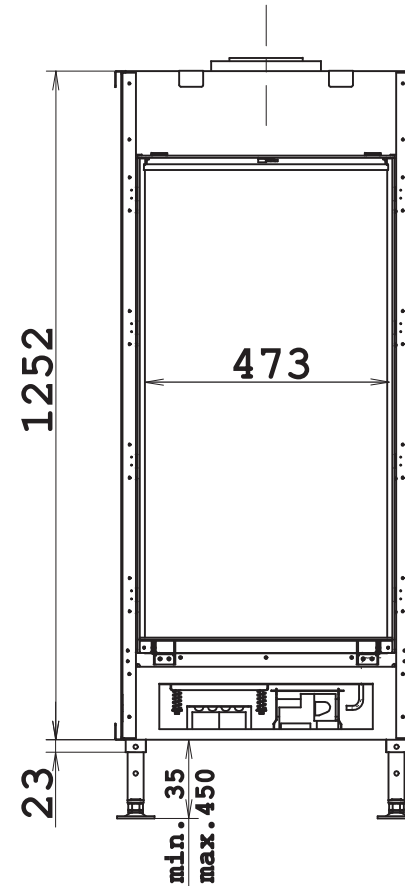

DETAIL A  
1:2

LUNA GAS 550V

model 2010

Passion for fire