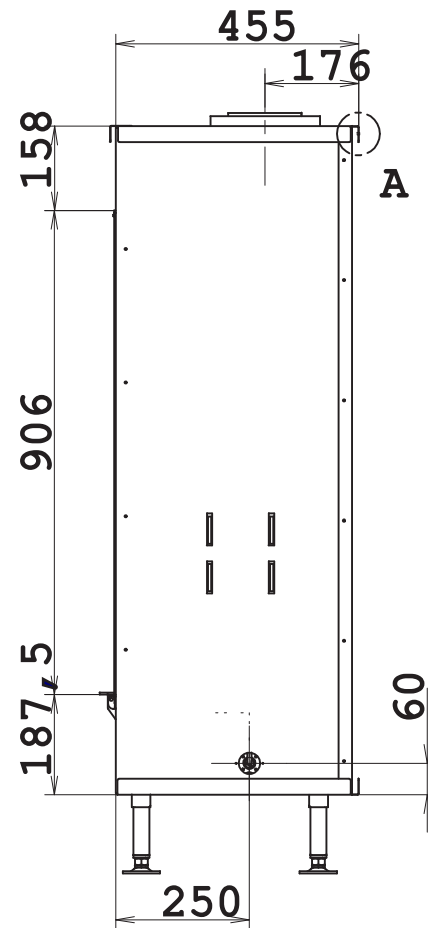

DETAIL A  
1:2

LUNA GAS 550V

model 2010

Passion for fire