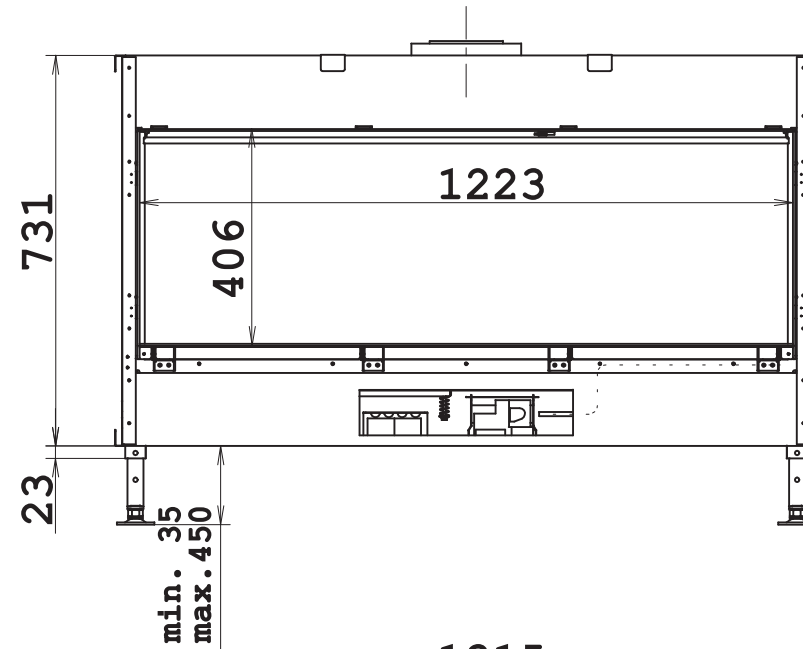

DETAIL A  
1:2

LUNA GAS 1300H

model 2010

Passion for fire