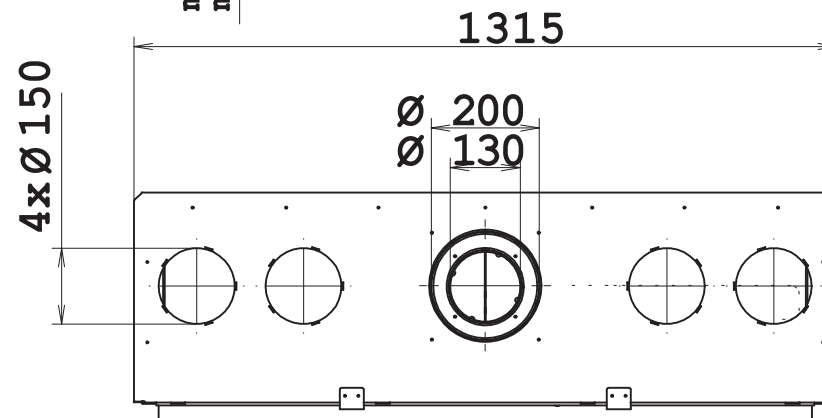

DETAIL A  
1:2

LUNA GAS 1300H

model 2010

Passion for fire