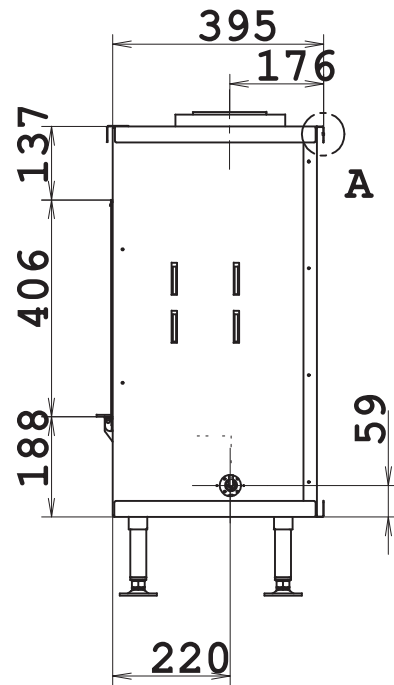

DETAIL A  
1:2

LUNA GAS 1300H

model 2010

Passion for fire