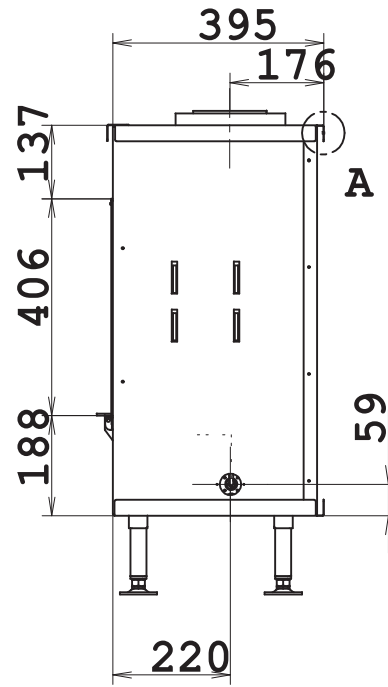

DETAIL A
1:2

LUNA GAS 1150H

model 2010

Passion for fire