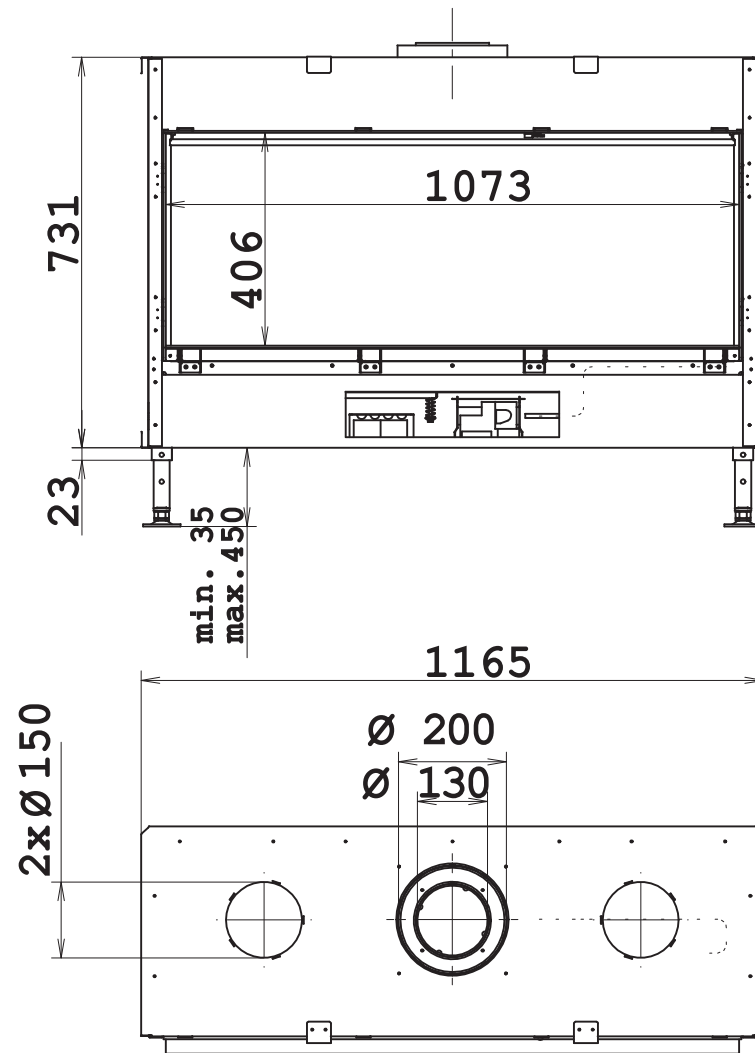

DETAIL A
1:2

LUNA GAS 1150H

model 2010

Passion for fire