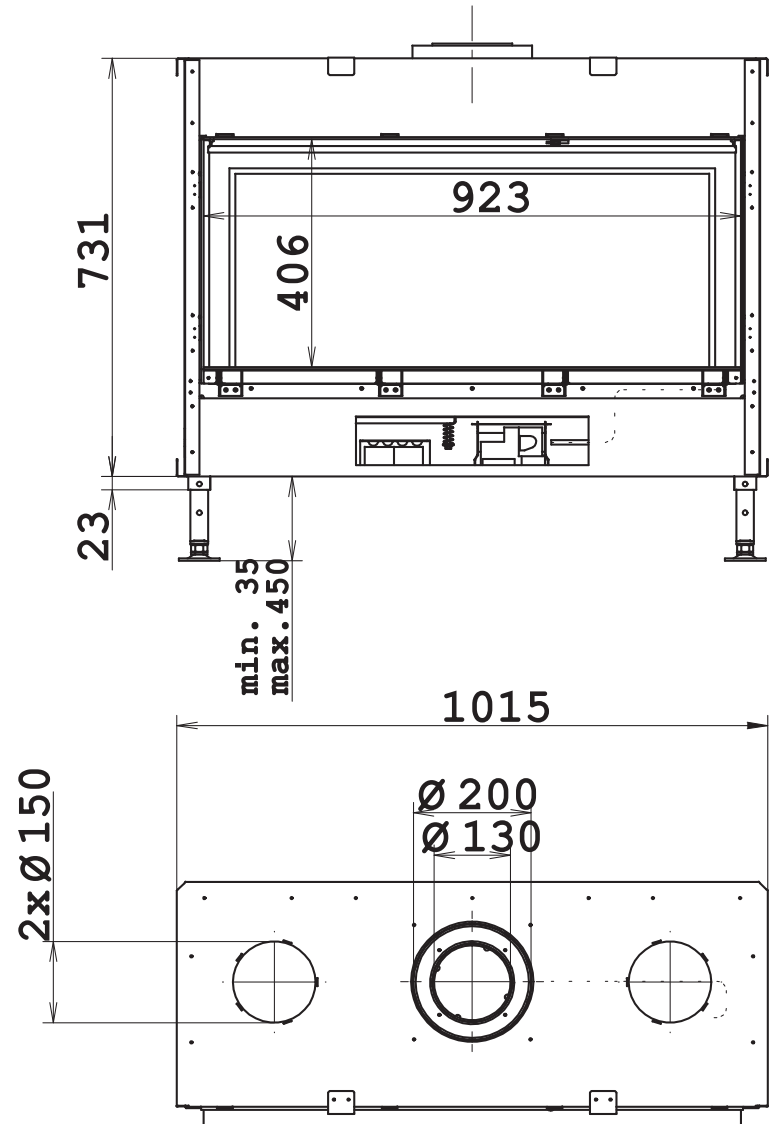

DETAIL A
1:2

LUNA GAS 1000H

model 2010

Passion for fire