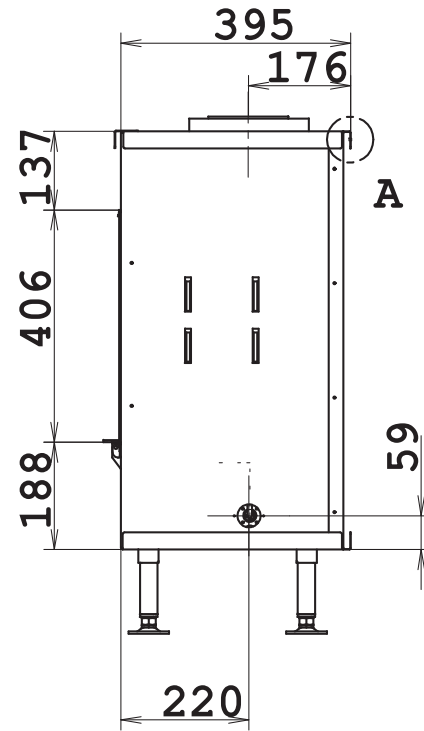

DETAIL A
1:2

LUNA GAS 1000H

model 2010

Passion for fire